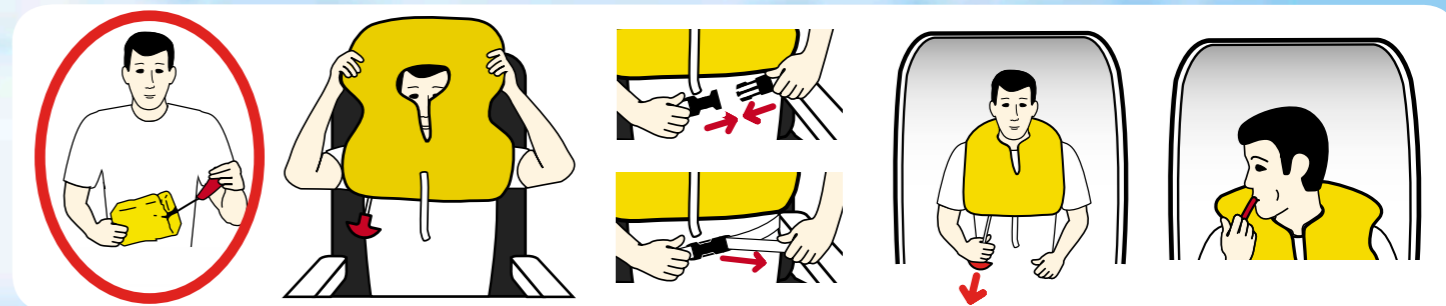

This is a non smoking flight

B777-300ER safety information B777-300ER

Flap Release

Press Release

During takeoff and landing turn off all electronic devices and mobile phones

Recommended brace positions

Business Premier

Premium Economy

Economy

Please leave this card on the aircraft

Please leave this card on the aircraft

Lifejacket locations

Business Premier

Premium Economy

Skycouch

Economy

Open pouch

Put lifejacket on while seated

Clip straps together and tighten

Pull red tag to inflate when exiting the aircraft

Further inflation, use mouthpiece

Infant lifejackets will be provided by crew