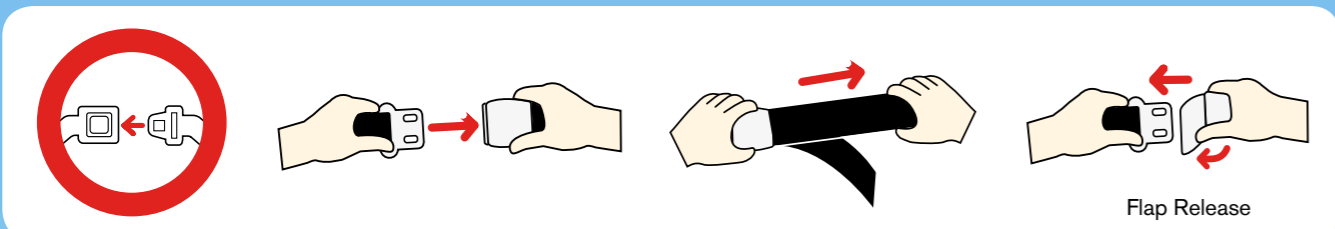

This is a non smoking flight

B777-300ER safety information B777-300ER

Flap Release

Press Release

During takeoff and landing turn off all electronic devices and mobile phones

Recommended brace positions

Business Premier

Premium Economy

Economy

Please leave this card on the aircraft

Please leave this card on the aircraft

Lifejacket locations

Business Premier

Premium Economy

Skycouch

Economy

Open pouch

Put lifejacket on while seated

Clip straps together and tighten

Pull red tag to inflate when exiting the aircraft

Further inflation, use mouthpiece

Infant lifejackets will be provided by crew